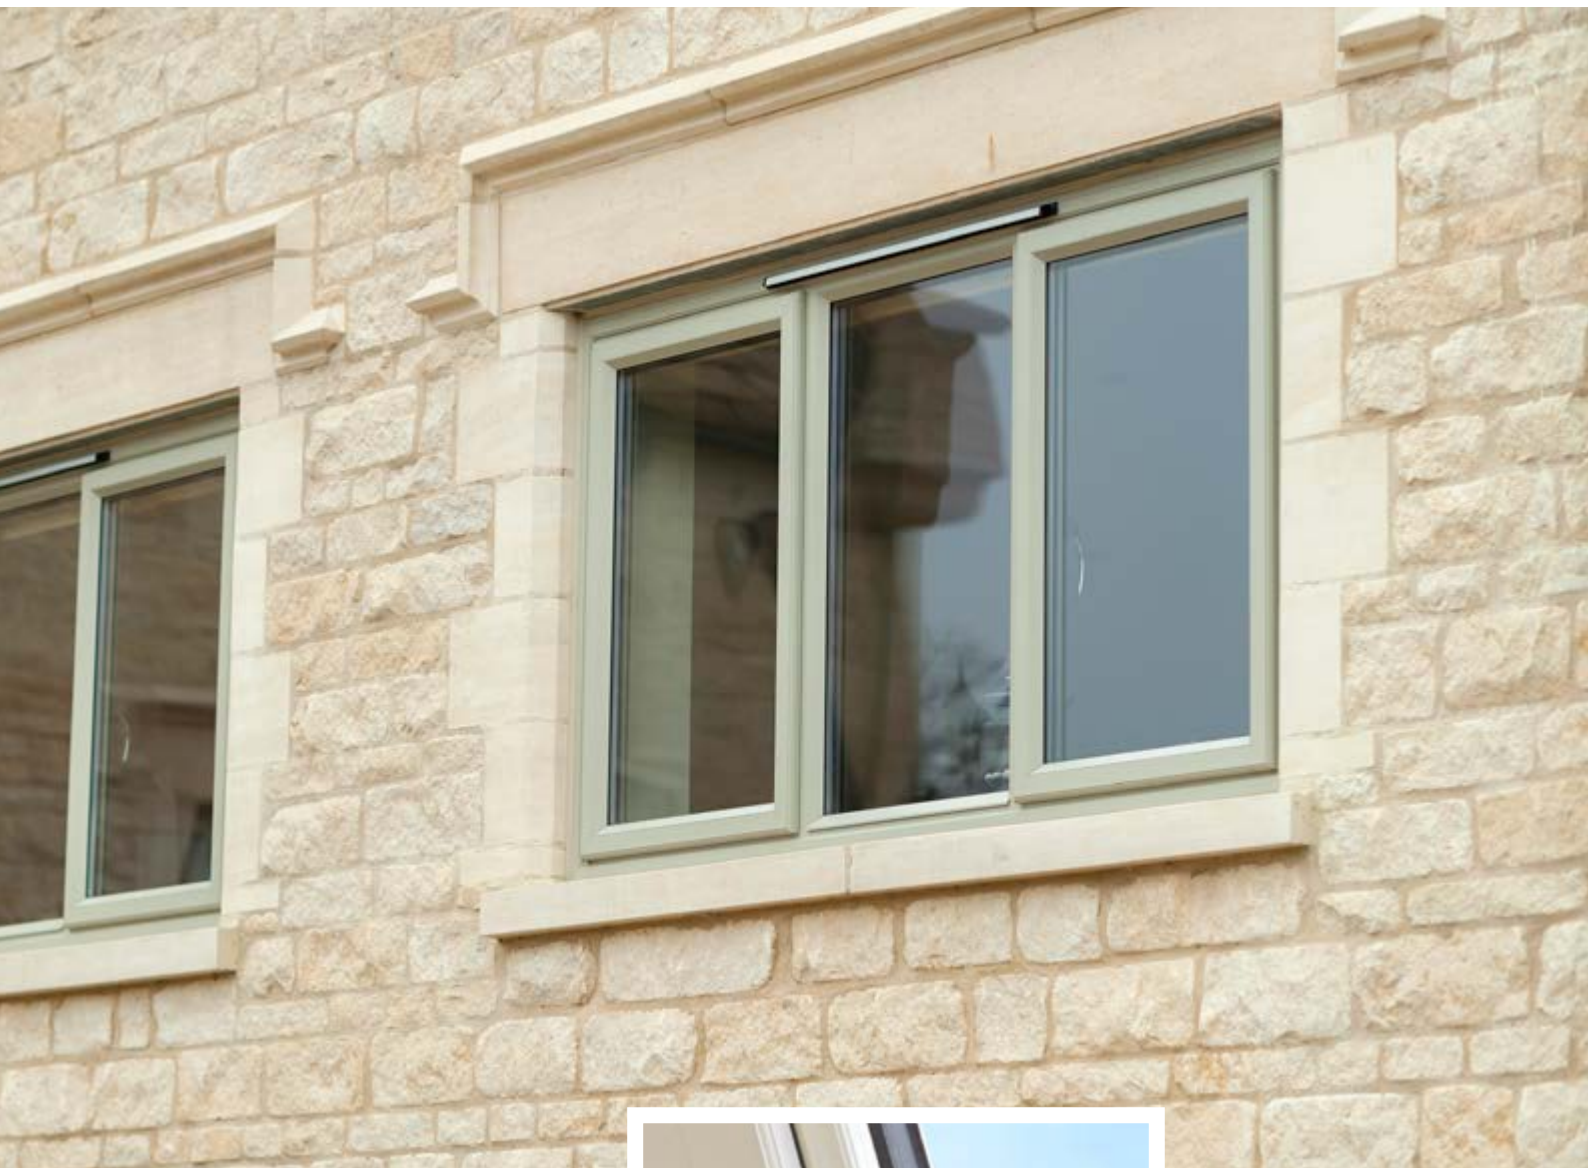

HARDWARE OPTIONS

For the finer details, it's all about combining your windows with colour, handles and that perfect sleek or woodgrain finish to match your style.