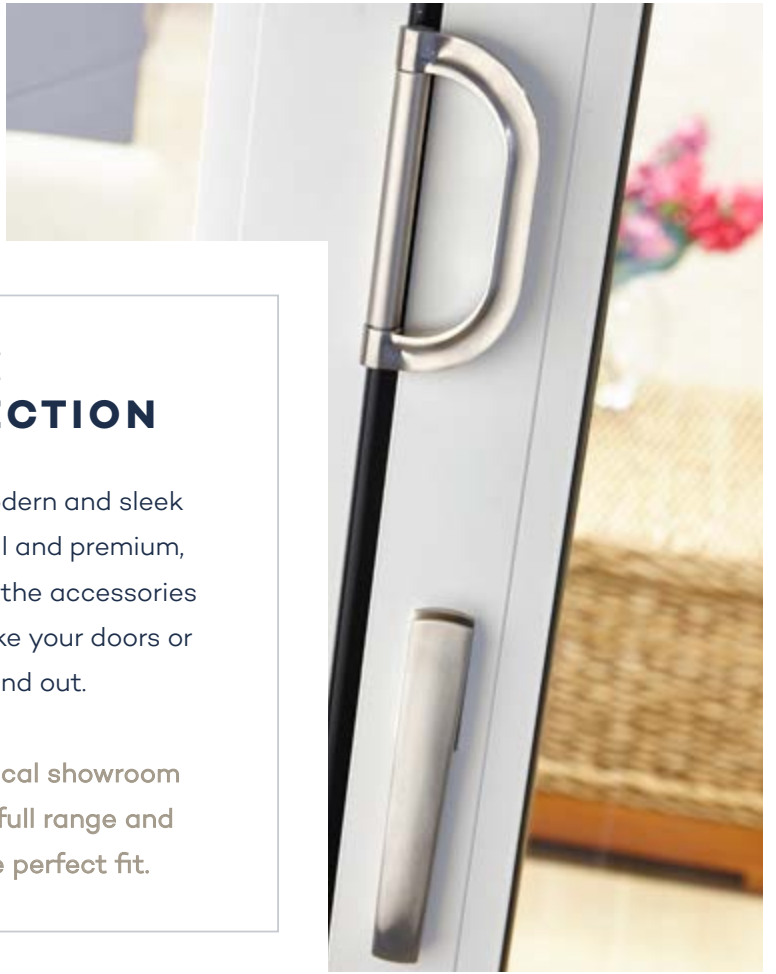

Crafted with the same precision as our windows and doors, you can be sure that our premium-quality handles, knockers and letterplates will remain durable and perform for the lifetime of your product.

With a range of colours and finishes, you're sure to find the perfect match to finish your creation.

## A FINE COLLECTION

Whether modern and sleek  
or traditional and premium,  
you will find the accessories  
to really make your doors or  
windows stand out.

Visit your local showroom  
to view our full range and  
discover the perfect fit.