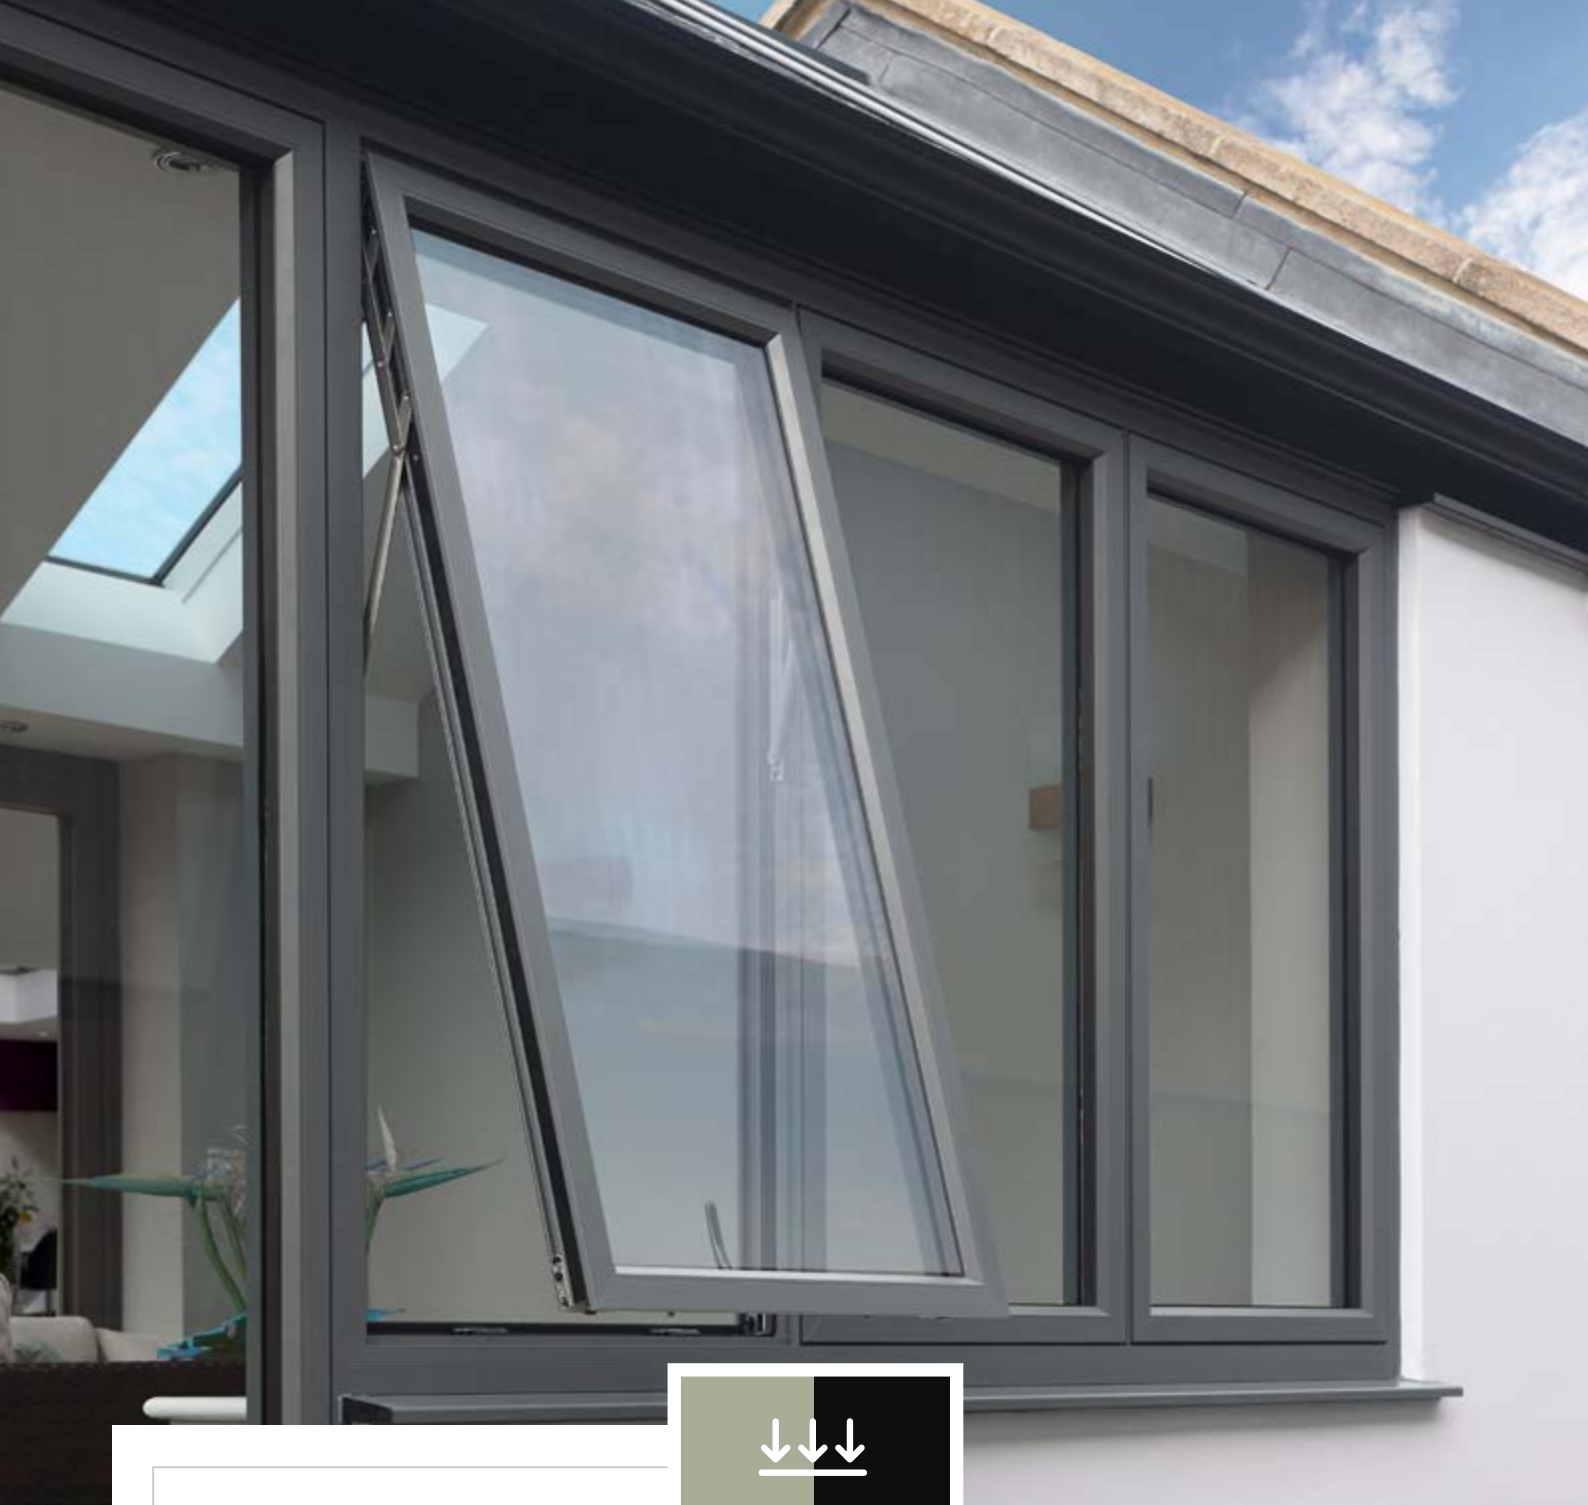

RICH, VIBRANT COLOUR

Our powder coated finish means that which ever colour option you choose to match your home, it will remain true for the lifetime of your product.